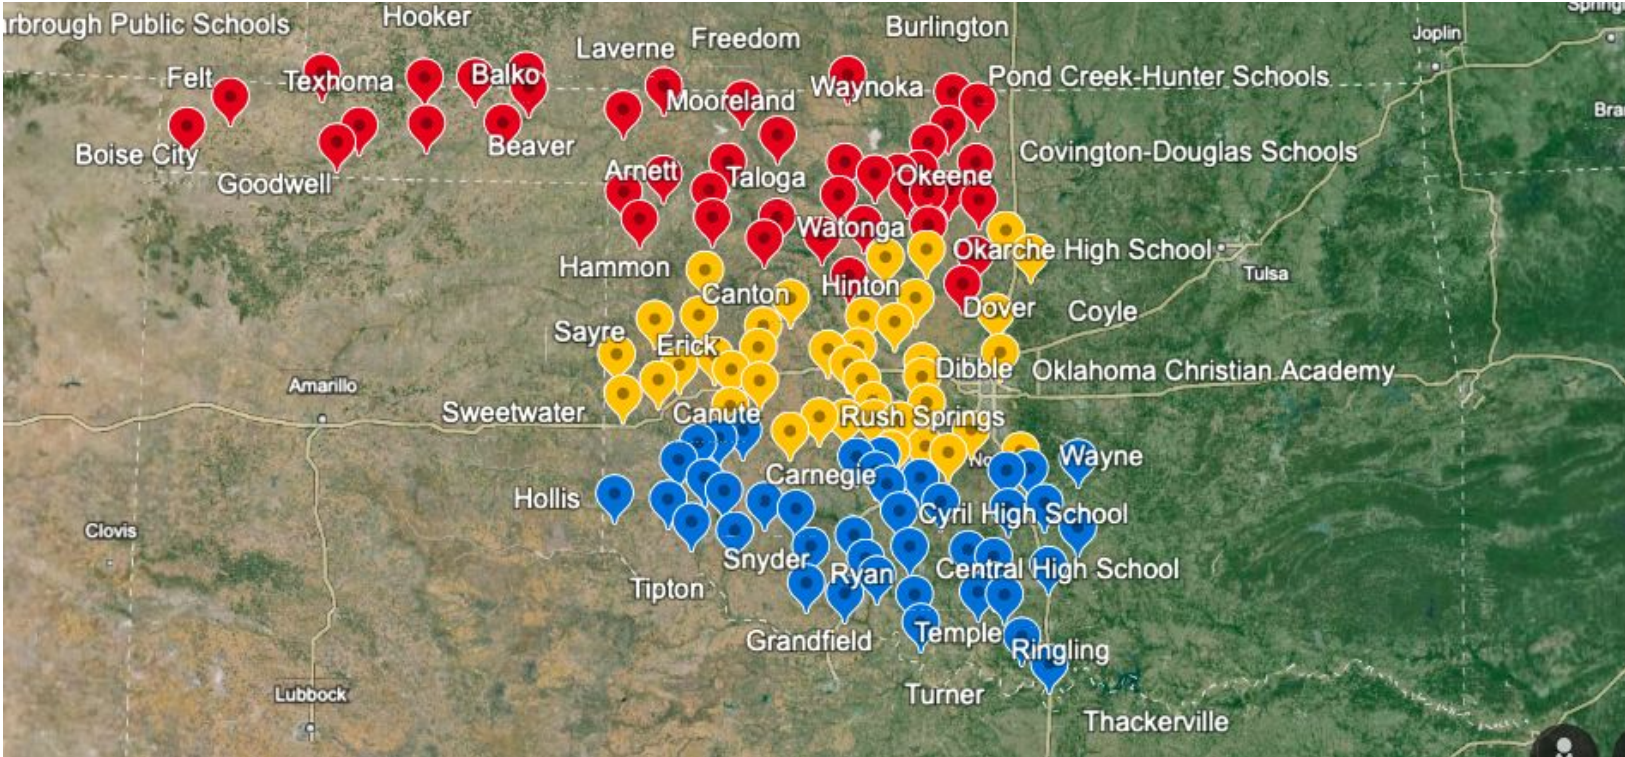

# SMALL WEST PROPOSAL MAP

## NORTHWEST

1. ALINE-CLEO
2. ARNETT
3. BALKO
4. BEAVER
5. BOISE CITY
6. BUFFALO
7. BURLINGTON
8. CIMARRON
9. COVINGTON-DOUGLAS
10. DEER CREEK LAMONT
11. FELT
12. FORGAN
13. FREEDOM
14. GOODWELL
15. HARDESTY
16. KREMLIN-HILLSDALE
17. MEDFORD
18. SHARON-MUTUAL
19. TALOGA
20. TIMBERLAKE
21. TYRONE
22. WAYNOKA
23. YARBROUGH

## NORTHWEST

1. CASHION
2. CRESCENT
3. FAIRVIEW
4. HENNESSEY
5. HOOKER
6. WATONGA

## SOUTHWEST

1. HEALDTON
2. HOBART
3. MANGUM
4. RUSH SPRINGS
5. STRATFORD
6. WALTERS
7. WYNNEWOOD