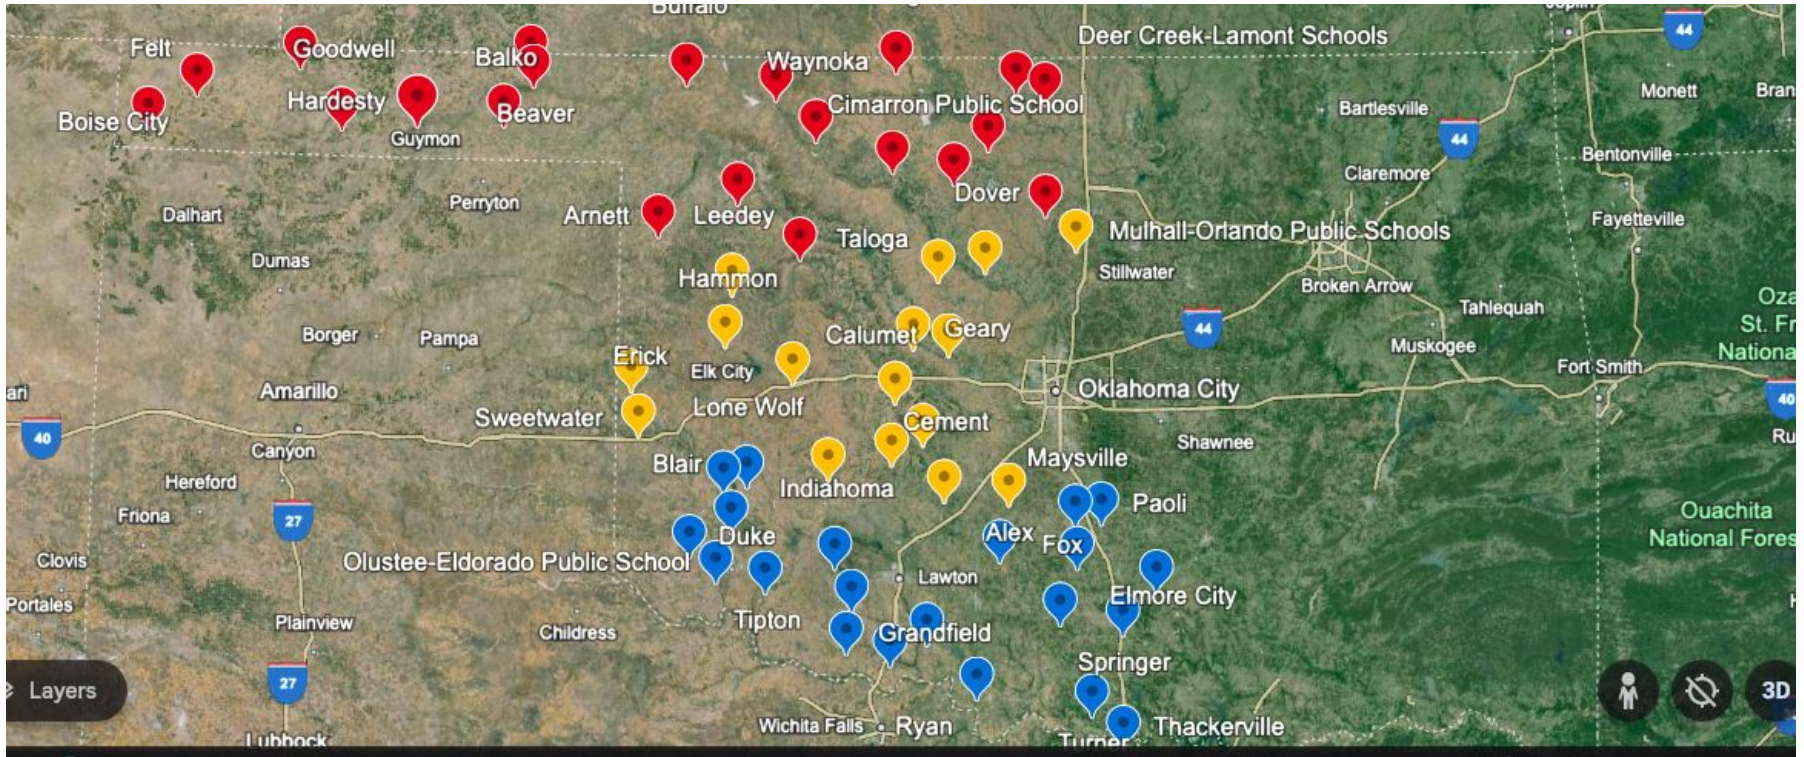

Class B West Proposal Map